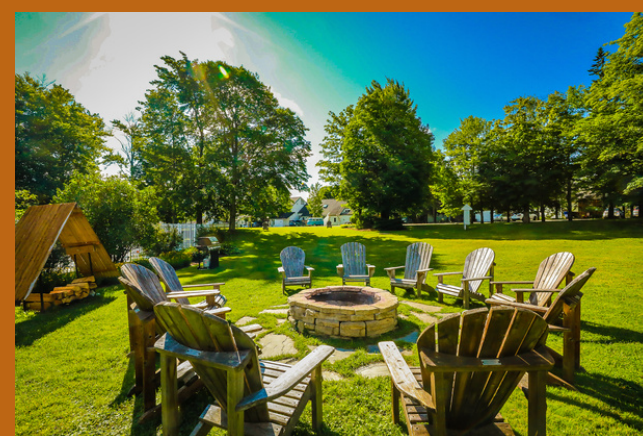

SPARKLING CLEAN CONDO

[Click for 3D Tour](#)